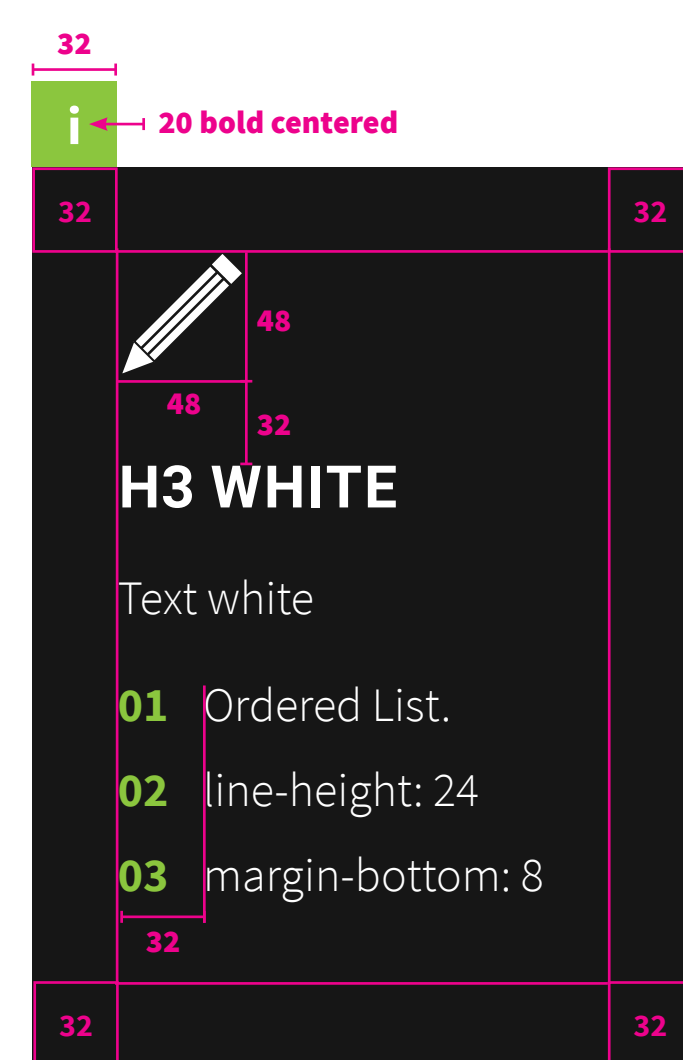

ACCEPTABLE ADS STYLE GUIDE

COLOURS

TYPOGRAPHY

Source Sans Pro

Headline 1 - Light 42/52 - margin-bottom: 32

HEADLINE 2 - UPPERCASE - BOLD 28/32 - MARGIN-BOTTOM: 32

HEADLINE 3 - UPPERCASE - BOLD 22/24 - MARGIN-BOTTOM: 16

HEADLINE 4 - UPPERCASE - BOLD 20/24 - MARGIN-BOTTOM: 16

HEADLINE 5 - UPPERCASE - BOLD 18/24 - MARGIN-BOTTOM: 16

HEADLINE 6 - UPPERCASE - REGULAR 18/24 - MARGIN-BOTTOM: 16

Main Text - Light 18/24 - margin-bottom: 16. Last Paragraph: margin-bottom: 32

Footnote - Light 13/19 - margin-bottom: 8

Text Link - Regular Underlined 18/24, hover: EYEO BLACK

ORDERED LIST

- Main Text
- 01 Ordered List
 - 02 line-height: 24
 - 03 margin between list items: 8
 - 04 margin after list: 16

Main Text

UNORDERED LIST

- Main Text
- before list: 16
 - line-height: 24
 - between list items: 8
 - after list: 16
- dash - bold**

Main Text

FOOTER TYPOGRAPHY

SPACING

INFO BOX - LINK LIST

INFO BOX BLACK