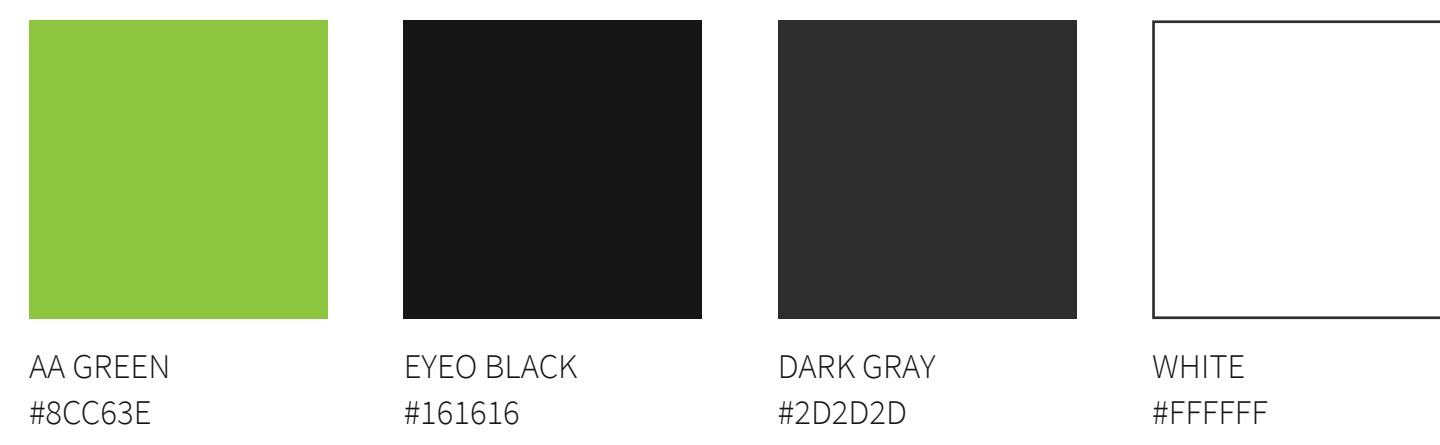

ACCEPTABLE ADS STYLE GUIDE

COLOURS

TYPOGRAPHY

Source Sans Pro

Headline 1 - Light 42/52 - margin-bottom: 32

HEADLINE 2 - UPPERCASE - BOLD 28/32 - MARGIN-BOTTOM: 32

HEADLINE 3 - UPPERCASE - BOLD 22/24 - MARGIN-BOTTOM: 16

Footnote - Light 13/19 - margin-bottom: 8

Text Link - Regular Underlined 18/24, hover: EYEO BLACK

ORDERED LIST

- Main Text
- 01 Ordered List
 - 02 line-height: 24
 - 03 margin between list items: 8
 - 04 margin after list: 16