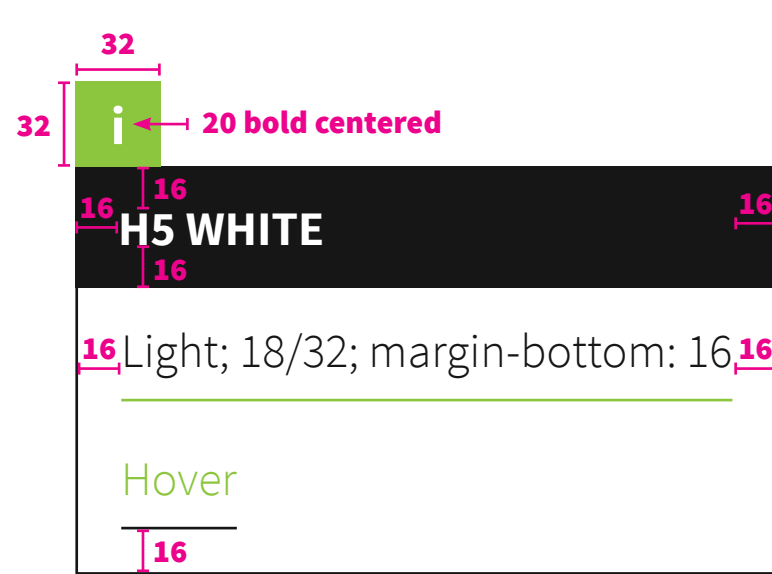

ACCEPTABLE ADS STYLE GUIDE

COLOURS

TYPOGRAPHY

Source Sans Pro

Headline 1 - Light 42/52 - margin-bottom: 32

HEADLINE 2 - UPPERCASE - BOLD 28/32 - MARGIN-BOTTOM: 32

HEADLINE 3 - UPPERCASE - BOLD 22/24 - MARGIN-BOTTOM: 16

Footnote - Light 13/19 - margin-bottom: 8

Text Link - Regular Underlined 18/24, hover: EYEO BLACK

ORDERED LIST

- Main Text
- 01 Ordered List
 - 02 line-height: 24
 - 03 margin between list items: 8
 - 04 margin after list: 16

Main Text

UNORDERED LIST

- Main Text
- before list: 16
 - line-height: 24
 - between list items: 8
 - after list: 16
- dash - bold**

Main Text

FOOTER TYPOGRAPHY

SPACING

INFO BOX - LINK LIST

INFO BOX BLACK