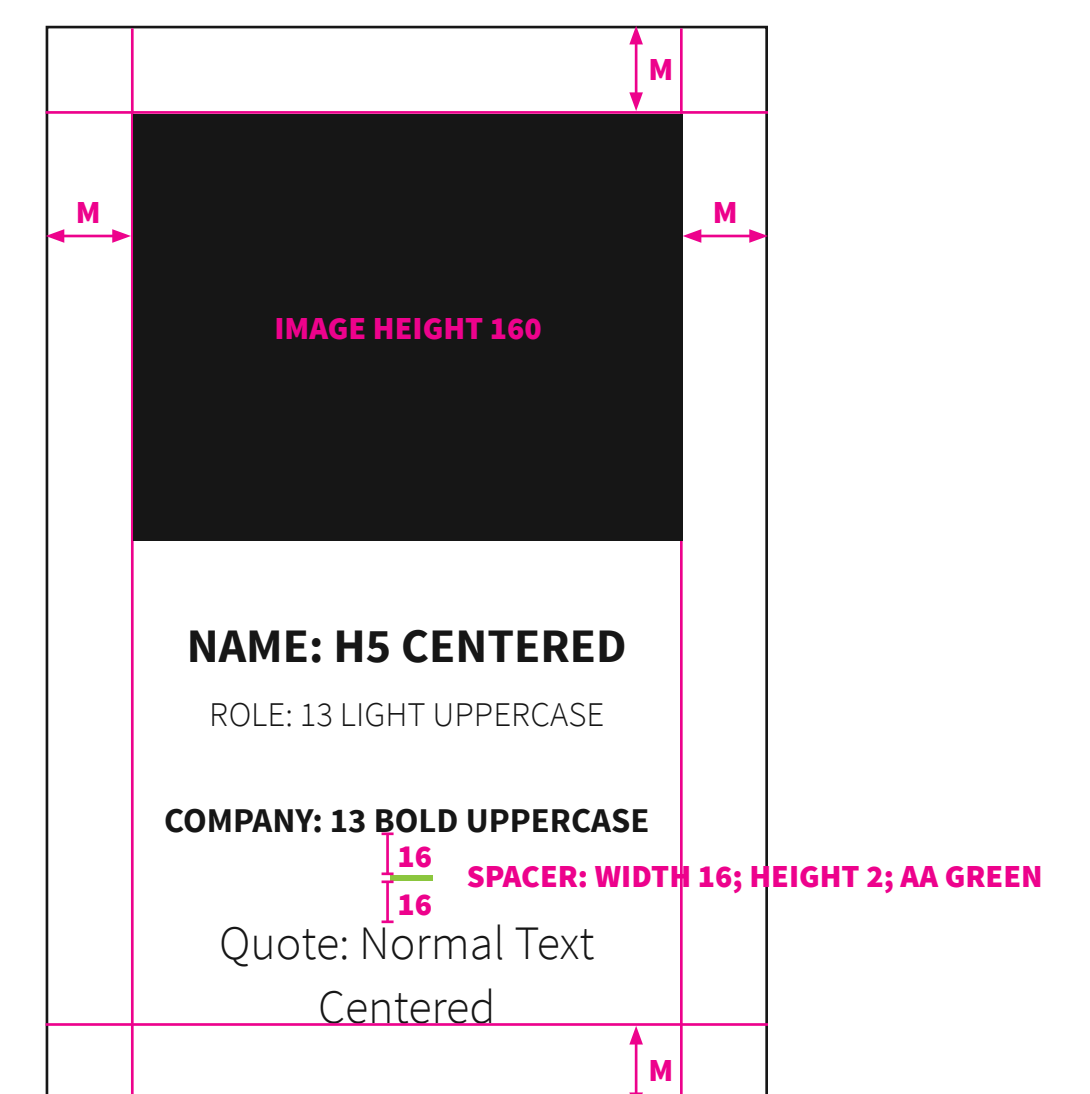

COMMITTEE BOX