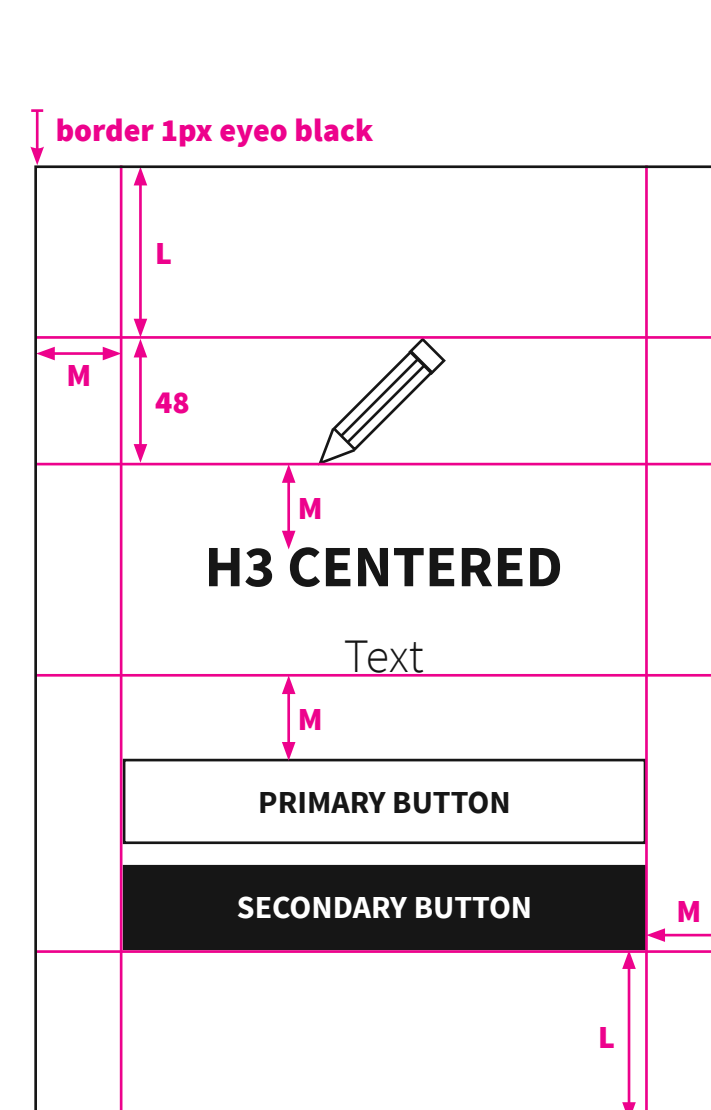

ACCEPTABLE ADS STYLE GUIDE

COLOURS

TYPOGRAPHY

Source Sans Pro

Headline 1 - Light 42/52 - margin-bottom: 32

HEADLINE 2 - UPPERCASE - BOLD 28/32 - MARGIN-BOTTOM: 32

HEADLINE 3 - UPPERCASE - BOLD 22/24 - MARGIN-BOTTOM: 16

HEADLINE 4 - UPPERCASE - BOLD 20/24 - MARGIN-BOTTOM: 16

HEADLINE 5 - UPPERCASE - BOLD 18/24 - MARGIN-BOTTOM: 16

HEADLINE 6 - UPPERCASE - REGULAR 18/24 - MARGIN-BOTTOM: 16

Main Text - Light 18/24 - margin-bottom: 16. Last Paragraph: margin-bottom: 32

Footnote - Light 13/19 - margin-bottom: 8

Text Link - Regular Underlined 18/24, hover: EYEO BLACK

ORDERED LIST

1. Main Text
2. 01 Ordered List
   - 02 line-height: 24
   - 03 margin between list items: 8
   - 04 margin after list: 16

Main Text

UNORDERED LIST

1. Main Text
2. before list: 16
   - line-height: 24
   - between list items: 8
   - after list: 16
3. **dash - bold**

Main Text

FOOTER TYPOGRAPHY

SPACING

INFO BOX - LINK LIST

INFO BOX BLACK

WHITE BOX

WHITE BOX ON GREEN BACKGROUND: OUTLINE 1PX AA GREEN

COMMITTEE BOX

BUTTONS

FORM FIELDS AND TEXT BOXES

MENU