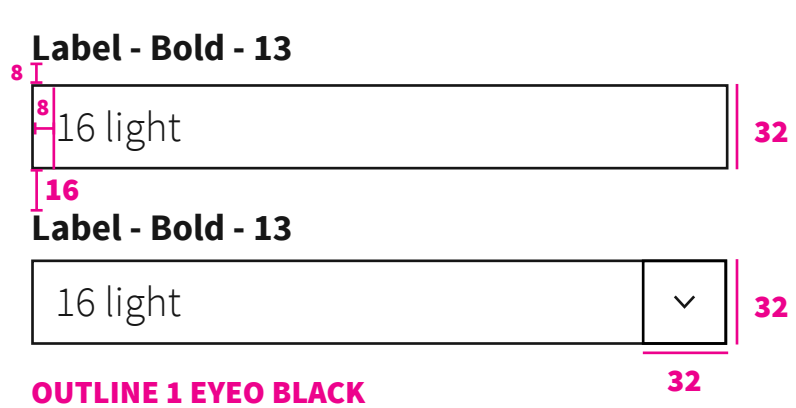

ACCEPTABLE ADS STYLE GUIDE

COLOURS

TYPOGRAPHY

Source Sans Pro

Headline 1 - Light 42/52 - margin-bottom: 32

HEADLINE 2 - UPPERCASE - BOLD 28/32 - MARGIN-BOTTOM: 32

HEADLINE 3 - UPPERCASE - BOLD 22/24 - MARGIN-BOTTOM: 16

Footnote - Light 13/19 - margin-bottom: 8

Text Link - Regular Underlined 18/24, hover: EYEO BLACK

ORDERED LIST

- Main Text
- 01 Ordered List
 - 02 line-height: 24
 - 03 margin between list items: 8
 - 04 margin after list: 16

Main Text

UNORDERED LIST

- Main Text
- before list: 16
 - line-height: 24
 - between list items: 8
 - after list: 16
- dash - bold**

Main Text

FOOTER TYPOGRAPHY

SPACING

INFO BOX - LINK LIST

INFO BOX BLACK

WHITE BOX

WHITE BOX ON GREEN BACKGROUND: OUTLINE 1PX AA GREEN

COMMITTEE BOX

BUTTONS

FORM FIELDS AND TEXT BOXES

MENU